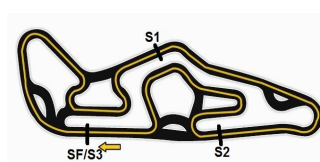

Federação Mineira de Automobilismo

Federação de Automobilismo de São Paulo

TOP KART BRASIL - 2a ETAPA INTERLAGOS

Sorted on Best Lap time

SUPER SENIOR

Kartodromo Ayrton Senna 1,150 km

WARM UP - SS

04/06/2016 09:25

Practice (10:00 Time) started at 9:26:30

Pos	No.	Name	Nat	Chassi	Laps	Best Tm	Diff	Gap n Lap	Equipe
1	503	RENATO RUSSO	SP	TECHSPEED	10	1:04.375		9	RR RACING TEAM
2	504	RICARDO T. THOMAZI	SP	BIREL BRAVAI	9	1:04.810	0.435	0.435	9 ONS MOTORSPORT
3	501	ANDERSON FAITA	GO	MINI	8	1:05.202	0.827	0.392	8 MO RACING
4	500	CARLOS SADERI	PR	MINI	9	1:05.737	1.362	0.535	5 BRG RACING
5	502	MAIQUE PAPARELI	SP	BIREL BRAVAI	9	1:05.738	1.363	0.001	2 ONS MOTORSPORT