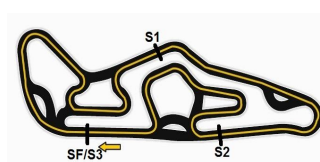

Federação Mineira de Automobilismo

TOP KART BRASIL - 2a ETAPA INTERLAGOS

Sorted on Best Lap time

SUPER SENIOR

Kartódromo Ayrton Senna 1,150 km

TOMADA DE TEMPO - SS

03/06/2016 13:00

Qualifying (10:00 Time) started at 12:55:21

Pos	No.	Name	Nat	Chassi	Laps	Best Tm	Diff	Gap n Lap	Equipe
1	503	RENATO RUSSO	SP	TECHSPEED	9	1:05.188		7	RR RACING TEAM
2	502	MAIQUE PAPARELI	SP	BIREL BRAVAI	9	1:05.804	0.616	0.616	6 ONS MOTORSPORT
3	500	CARLOS SADERI	PR	MINI	9	1:06.191	1.003	0.387	7 BRG RACING
4	501	ANDERSON FAITA	GO	MINI	8	1:06.419	1.231	0.228	8 MO RACING
5	504	RICARDO T. THOMAZI	SP	BIREL BRAVAI	8	1:06.602	1.414	0.183	8 ONS MOTORSPORT