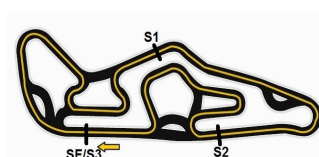

Federação Mineira de Automobilismo

Federação de Automobilismo de São Paulo

TOP KART BRASIL - 2a ETAPA INTERLAGOS

Sorted on Best Lap time

MASTER

Kartódromo Ayrton Senna 1,150 km

TOMADA DE TEMPO - MASTER

03/06/2016 12:20

Qualifying (10:00 Time) started at 12:28:33

Pos	No.	Name	Nat	Chassi	Laps	Best Tm	Diff	Gap n Lap	Equipe
1	408	DANILLO RAMALHO	SP	TECHSPEED	9	1:04.784		8	D2 MOTORSPORT
2	407	DIOGO ZUCARELLI	SP	TECHSPEED	9	1:05.153	0.369	0.369	TECHSPEED
3	405	RODRIGO SOARES	SP	BIREL BRAVAI	6	1:05.501	0.717	0.348	ONS MOTORSPORTS
4	400	PAULO LOPES	SP	TECHSPEED	9	1:05.712	0.928	0.211	RIBEIRO COMPETIÇÕES
5	406	SIDNEY PEREIRA LOPES	DF	MINI	9	1:06.001	1.217	0.289	KLEBER RACE
6	403	ALESSANDRO XAVIER	PR	BIREL	8	1:06.071	1.287	0.070	BIREL
7	402	THIAGO A. RIBEIRO	MG	TECHSPEED	8	1:06.942	2.158	0.871	RM MOTORSPORTS
8	401	MARCO A. RAIMUNDO	GO	TECHSPEED	9	1:07.234	2.450	0.292	RST RACING