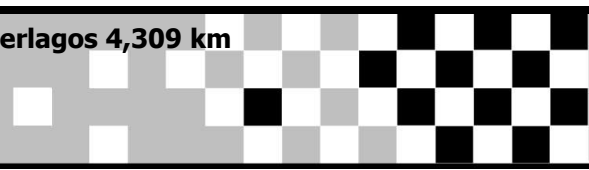

### 3ª ETAPA SUPERBIKE BRASIL 2021

SuperBike 1000cc

Autódromo de Interlagos 4,309 km

Classificatórios

Pos	No.	Class	Sub Clz	Name	all BestTm	Diff	Gap	In Session	MOTO	Equipe
1	28	PRO		Pedro Sampaio	1:38.573			2o Classific	Honda CBR 1000RR	RXP / TRH Racing
2	53	PRO		Léo Tamburro	1:38.919	0.346	0.346	1o Classific	Kawasaki Ninja ZX-10R	JC Racing Team
3	832	PRO		Mauriti Junior	1:39.246	0.673	0.327	2o Classific	Kawasaki Ninja ZX-10R	Controllity Racing
4	44	PRO		Guilherme Brito	1:39.346	0.773	0.100	2o Classific	Kawasaki Ninja ZX-10R	Koube Motonil Motors
5	747	EVO		Joelsu Mitiko	1:40.136	1.563	0.790	1o Classific	Kawasaki Ninja ZX-10R	Controllity Racing
6	56	PRO		Julio Fortunato	1:40.358	1.785	0.222	1o Classific	BMW S1000RR	SPR - Deiton
7	8	EVO		Rafael Palmieri Risada	1:41.332	2.759	0.974	2o Classific	BMW S1000RR	Paulinho SBK
8	9	EVO		André Verissimo	1:41.486	2.913	0.154	2o Classific	Kawasaki Ninja ZX-10R	Paulinho SBK
9	186	EVO		Felipe Comerlatto	1:41.794	3.221	0.308	1o Classific	BMW S1000RR	Racer X
10	177	EVO		Marcelo Skaf	1:41.827	3.254	0.033	2o Classific	Kawasaki Ninja ZX-10R	Racer X
11	333	PRO		Beto Auad	1:41.950	3.377	0.123	1o Classific	Kawasaki Ninja ZX-10R	RXP/TRH Racing
12	89	EVO		Manow Martins	1:42.055	3.482	0.105	2o Classific	Kawasaki Ninja ZX-10R	Koube Motonil Motors
13	77	EVO		Luciano Pokemon	1:42.728	4.155	0.673	1o Classific	Suzuki GSX-R 1000	PKM
14	74	EVO		Sergio Prates	1:45.656	7.083	2.928	1o Classific	BMW S1000RR	JC Racing Team