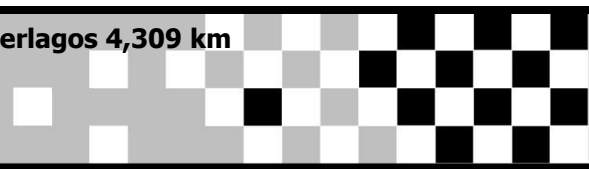

1a ETAPA SUPERBIKE BRASIL 2022

Copa Pro Honda CBR 650R

Autódromo de Interlagos 4,309 km

1o,2o,3o CLASSIFICATORIO

Pos	No.	Class	Sut Name	all BestTm	Diff	Gap	In Session	MOTO	Equipe
1	1	PRO	João Carneiro	1:48.244			2o Classific	Honda CBR 650R	Cajuru Racing
2	22	PRO	Lucas Minato	1:48.755	0.511	0.511	2o Classific	Honda CBR 650R	HJC/ PSBK
3	27	PRO	M Alexandre Colorado	1:50.066	1.822	1.311	2o Classific	Honda CBR 650R	AllBoy Colorado
4	85	PRO	Gustavo Gão	1:50.956	2.712	0.890	2o Classific	Honda CBR 650R	Koube Motonil Motors
5	23	PRO	Marcelo Simões "Bode"	1:51.126	2.882	0.170	2o Classific	Honda CBR 650R	W2V MotorSport
6	40	PRO	M Michael Valtingojer	1:54.668	6.424	3.542	2o Classific	Honda CBR 650R	RACER X
7	29	LIGHT	M Mauricio Laranjeira	1:54.922	6.678	0.254	2o Classific	Honda CBR 650R	AllBoy Colorado
8	37	LIGHT	M Michael "Tanga"	1:54.989	6.745	0.067	2o Classific	Honda CBR 650R	HJC/ PSBK
9	76	LIGHT	M Anderson Felipe	1:55.622	7.378	0.633	2o Classific	Honda CBR 650R	AllBoy Colorado
10	17	LIGHT	M Ayres Filho	1:55.843	7.599	0.221	3o Classific	Honda CBR 650R	AllBoy Colorado
11	222	LIGHT	Alex Fernandes	1:58.235	9.991	2.392	2o Classific	Honda CBR 650R	HJC/ PSBK