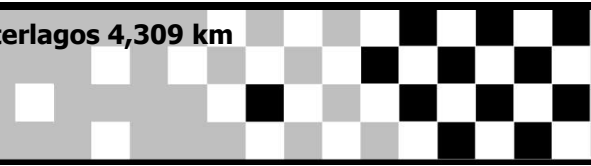

## 2ª ETAPA SUPERBIKE BRASIL 2022

SBK LIGHT 1000cc

Autódromo de Interlagos 4,309 km

FINAL CLASSIFICATORIO

Pos	No.	Class	Sut Name	FPM	all BestTm	Diff	Gap	In Session	MOTO	Equipe
1	6	LIGHT	Peterson Pet	FPM	1:41.710			1o Classific	BMW S1000RR	RXP/TRH RACING
2	133	LIGHT	Juliano Ferrante		1:42.652	0.942	0.942	2o Classific	Kawasaki Ninja ZX-10R	Racer X
3	560	MASTER	Juracy "Black"	FPM	1:43.027	1.317	0.375	2o Classific	Kawasaki Ninja ZX-10R	Tecfil Racing Team
4	55	LIGHT	Oswaldo "Duende"		1:43.130	1.420	0.103	1o Classific	Kawasaki Ninja ZX-10R	Duende Racing
5	33	LIGHT	Luis Bertoli		1:43.155	1.445	0.025	1o Classific	Kawasaki Ninja ZX-10R	Controllity Racing
6	99	MASTER	Edson Luiz "Mamute"		1:43.547	1.837	0.392	1o Classific	Suzuki GSXR-1000R	PCM
7	186	LIGHT	Felipe Comerlatto	FPM	1:43.763	2.053	0.216	1o Classific	BMW S1000RR	Sport Plus Racing
8	177	LIGHT	Marcelo Skaf		1:44.142	2.432	0.379	2o Classific	Kawasaki Ninja ZX-10R	Racer X
9	713	LIGHT	Felipe Bittencourt	FPM	1:44.443	2.733	0.301	1o Classific	BMW S1000RR	PCM
10	44	LIGHT	Breno Pinto		1:45.057	3.347	0.614	2o Classific	Yamaha YZF-R1	PRT
11	13	LIGHT	Luis Ferraz		1:45.226	3.516	0.169	2o Classific	BMW S1000RR	Tecfil Racing Team
12	17	LIGHT	Alex Souza	FPM	1:45.443	3.733	0.217	2o Classific	Kawasaki Ninja ZX-10R	Controllity Racing
13	164	MASTER	Cleverson Oliveira	FPM	1:45.608	3.898	0.165	1o Classific	BMW S1000RR	RXP/TRH RACING
14	129	LIGHT	Leandro Nexo	FPM	1:45.873	4.163	0.265	1o Classific	BMW S1000RR	Koube Motonil Mot
15	28	MASTER	Pablo Nunes		1:46.057	4.347	0.184	2o Classific	Suzuki GSXR-1000R	PCM
16	377	MASTER	Chrystian Quick		1:46.269	4.559	0.212	1o Classific	CBR 1000R	Quick Motors
17	205	LIGHT	Christian Simonit		1:46.943	5.233	0.674	1o Classific	Kawasaki Ninja ZX-10R	RXP/TRH RACING
18	111	LIGHT	Lucas Bessa	FPM	1:48.769	7.059	1.826	2o Classific	Kawasaki Ninja ZX-10R	AST Racing
19	10	LIGHT	Junior "Juninho 10"	FPM	1:49.238	7.528	0.469	2o Classific	Honda CBR 1000RR	AST Racing
20	64	LIGHT	Sérgio Aparecido da Sil		1:51.492	9.782	2.254	2o Classific	Yamaha YZF-R1	Tecfil Racing Team
21	86	MASTER	S Edson Errera	FPM	1:52.825	11.115	1.333	2o Classific	BMW S1000RR	Errera Racing
22	45	MASTER	S Nelson Mágico		1:52.946	11.236	0.121	1o Classific	BMW S1000RR	Mágico Racing
23	2	MASTER	S Elson Tenebra Otero	FPM	1:55.649	13.939	2.703	1o Classific	GSXR 1000	Econs/Piso Show