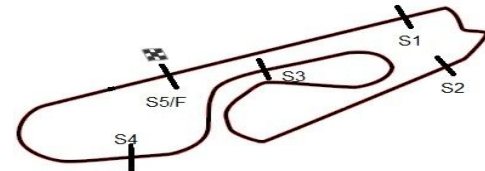

# 10ª ETAPA SUPERBIKE SERIES BRASIL - 2013

06, 07 e 08 de Dezembro – Pinhais (Curitiba) - PR

## SUPERBIKE SERIES BRASIL 10a ETAPA

Sorted on Best Lap time

Copa Ninja 250 e 300/Copa Honda CB 300R

AIC - RAUL BOESEL - PR 3,765 km

1o TREINO LIVRE - COPA NINJA/COPA HONDA

06/12/2013 11:10

Practice (35:00 Time) started at 11:23:20