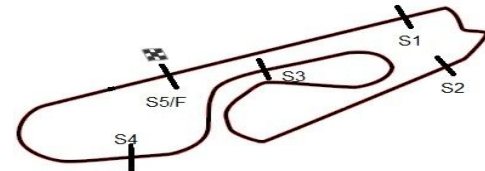

# 10ª ETAPA SUPERBIKE SERIES BRASIL - 2013

06, 07 e 08 de Dezembro – Pinhais (Curitiba) - PR

## SUPERBIKE SERIES BRASIL 10a ETAPA

Sorted on Best Lap time

Copa Ninja 250 e 300

AIC - RAUL BOESEL - PR 3,765 km

2o TREINO CLASSIFICATORIO - NINJA 250R/300

07/12/2013 13:35

Qualifying (30:00 Time) started at 13:35:18