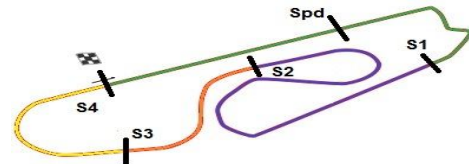

HORARIO _____: _____
5a ETAPA

VELOCIDADE NO ASFALTO 2013

Sorted on Laps

MARCAS

AUT INT RAUL BOESEL 3,765 km

1a. PROVA - MARCAS

11/08/2013 10:25

Race (30:00 and 2 Laps) started at 10:33:20