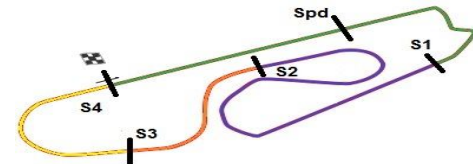

HORARIO _____: _____
5a ETAPA

VELOCIDADE NO ASFALTO 2013

Sorted on Laps

TURISMO

AUT INT RAUL BOESEL 3,765 km

2a. PROVA - TURISMO

11/08/2013 14:25

Race (30:00 and 2 Laps) started at 14:53:19