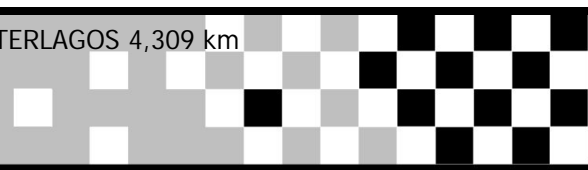

1ª ETAPA PIRELLI SUPERBIKE - 2014

21, 22 e 23 de Fevereiro - Autódromo de Interlagos - SP

1a ETAPA PIRELLI SUPERBIKE

600cc SUPERSPORT

AUTODROMO DE INTERLAGOS 4,309 km

1o e 2o CLASSIFICATORIO

Pos	No.	Class	Name	Model	Overall Best Time	Equipe
1	3	P	Luiz Cerciari	Kawasaki ZX-6R	1:43.423	Cerciari Racing School
2	777	P	Douglas Figueiredo	Honda CBR 600RR	1:43.921	111 Race Team
3	23	P	Ives Moraes	Triumph Daytona 675	1:45.753	Motom
4	19	PA	Douglas Pecoraro	Kawasaki ZX-6R	1:46.194	Bike's Wash Racing
5	66	P	Marcus Trotta	Yamaha R6	1:46.265	Motom
6	17	P	Mauricio Venhoven Sagui	Kawasaki ZX-6R	1:47.933	Tuba Racing Team
7	83	PA	Christian Cerciari	Kawasaki ZX-6R	1:48.160	Cerciari Racing School
8	25	PA	Vitor Reis	Kawasaki ZX-6R	1:48.462	Procomps Racing Team
9	800	P	Ricardo Bruniera "Pitty"	Kawasaki ZX-6R	1:49.455	Keep Rinding
10	22	P	Alex Schultz	Kawasaki ZX-6R	1:49.555	Danel's Racing
11	82	P	Gerson Campos	Kawasaki ZX-6R	1:50.448	Motom
12	61	PA	Victor C. Luciano 'Durval careca'	Triumph Daytona 675	1:50.475	Madera Performance Racing
13	999	P	Marcos Fortunato	Kawasaki ZX-6R	1:54.390	Sport Plus Racing
14	33	PA	Gregory Alfonso	Kawasaki ZX-6R	1:55.411	Bikes Wash Racing
15	42	PA	Victor Villaverde	Kawasaki ZX-6R	1:55.785	Cerciari Racing School
16	45	P	Luiz Henrique Rosso	Kawasaki ZX-6R	1:56.091	Rosso Team
17	27	PA	Bruno Ditrich	Triumph Daytona 675	1:56.624	Sr Corse
18	65	PA	Julio Fortunato	Honda CBR 600 Hornet	1:58.300	SportPlus Racing
19	51	P	Fabio Romero	Kawasaki ZX-6R	2:00.329	Madruga Moto Parts
20	13	P	Gabriel Peralta	Kawasaki ZX-6R	2:36.506	Schultz Racing Team
21	44	P	Edson Fibla	Kawasaki ZX-6R		Motom