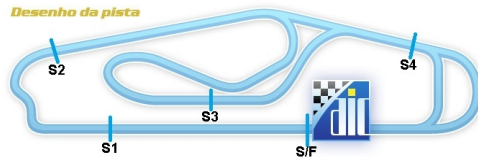

PORSCHE**GT3 CUP
CHALLENGE
BRASIL**

Desenho da pista

**PORSCHE GT3 CUP CHALLENGE**

Sorted on Best Lap time

Porsche GT3 Challenge Etapa 5 - Curitiba

AUT INT RAUL BOESEL 3,765 km

Treino Livre/Free Practice 2 Parte B Challenge

26/09/2014 17:00

Practice (20:00 Time) started at 17:12:54

Pos	No.	Class	Name	Laps	Best Tm	Diff	Lap	S1 Best	S2 Best	S3 Best	S4 Best	S5 Best
1	29	S	Rodrigo Mello	12	1:24.179		7	7.085	14.450	35.155	10.445	16.762
2	82	S	Renato C.	12	1:24.502	0.323	9	7.051	14.705	35.029	10.664	16.735
3	19	S	Tom Filho	11	1:24.809	0.630	7	7.087	14.463	35.625	10.707	16.875
4	12	S	Marcello Sarcinella	13	1:24.814	0.635	9	7.052	14.561	35.555	10.652	16.742
5	20	S	Alex Silva	12	1:25.594	1.415	7	7.147	14.674	35.511	10.907	17.115
6	93	S	Guto Oni	14	1:25.609	1.430	7	7.128	14.634	35.549	10.722	17.038
7	14	S	Alexandre Fantozzi	11	1:26.831	2.652	11	7.077	14.836	36.405	11.118	17.256
8	15	S	Marcio Basso	7	1:27.649	3.470	5	7.144	15.209	36.373	11.304	17.353
9	31		Marcello Sant'Anna	11	1:27.870	3.691	10	7.143	14.898	36.261	11.370	18.003