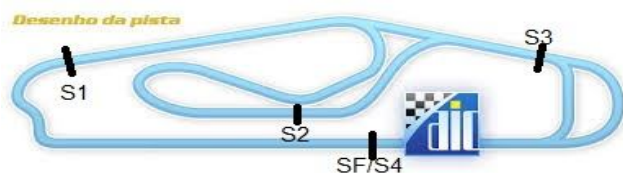

HORARIO____:____

500 Milhas de Motovelocidade

Sorted on Best Lap time

100 Milhas

Aut Raul Boelsel 3,695 km

2o. Treino Livre - 100 Milhas

28/02/2015 08:00

Practice (35:00 Time) started at 8:00:03

Pos	No.	Name	Class	Laps	Best Tm	Diff	Gap 1 Lap	S1 Best	S2 Best	S3 Best	S4 Best	
1	72	PRT PLAYSTATION	250	20	1:43.901		20	26.851	42.951	12.787	21.019	
2	77	DUDA RACING TEAM/HARAS#77	300	18	1:44.112	0.211	0.211	8	26.611	43.094	13.366	20.982
3	11	WR RACING/SUZUKI SBK	500	20	1:44.527	0.626	0.415	20	26.607	43.402	13.116	20.974
4	21	DUDA RACING TEAM	300	18	1:45.865	1.964	1.338	10	27.105	43.503	13.451	21.598
5	53	PODIUM RACING / ARTHUR RACING	300	19	1:46.478	2.577	0.613	19	27.244	44.426	13.190	21.555
6	28	TECFIL RACING TEAM RJ	500	17	1:46.582	2.681	0.104	15	27.123	43.578	13.650	21.369
7	17	TECFIL RACING TEAM RJ	500	16	1:47.171	3.270	0.589	13	27.255	43.749	14.105	21.693
8	3	CONEXÃO COMPETIÇÕES	300	13	1:47.187	3.286	0.016	10	27.302	43.806	13.872	21.741
9	70	TECFIL RACING TEAM	300	17	1:48.393	4.492	1.206	14	27.617	44.531	13.581	21.785
10	89	DUDA RACING TEAM	300	18	1:48.800	4.899	0.407	6	27.540	44.505	13.770	21.984
11	96	DUENDE RACING	300	18	1:49.173	5.272	0.373	15	27.628	44.973	13.643	22.146
12	26	IMPACTO RACING	300	8	1:52.913	9.012	3.740	7	28.949	46.764	14.507	22.588
13	4	MOTOCAR RACING	250	17	1:55.390	11.489	2.477	8	29.726	47.319	14.441	22.975
14	45	WR EXHAUST RACER	500	6	1:55.415	11.514	0.025	4	29.098	45.064	13.849	22.510
15	34	BENTO TIM	300	15	1:56.064	12.163	0.649	12	29.134	47.460	15.335	23.622
16	27	IMPACTO RACING	300	10	2:02.794	18.893	6.730	8	30.452	50.020	17.099	24.189
17	88	PASCHOALIN ROAD TRUCK	300	9	2:05.201	21.300	2.407	8	31.117	47.712	17.184	25.848
18	13	SIMOHARA COMPETIÇÕES	250					0				