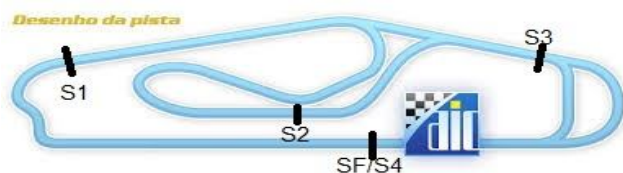

HORARIO____:____

500 Milhas de Motovelocidade

100 Milhas

Aut Raul Boelsel 3,695 km

1o e 2o CLASSIFICATORIOS

Pos	No.	Name	Class	Total BestTm	Diff
1	43	RF RACING	500	1:39.801	
2	45	WR EXHAUST RACER	500	1:42.228	2.427
3	11	WR RACING/SUZUKI SBK	500	1:42.290	2.489
4	17	TECFIL RACING TEAM RJ	500	1:42.970	3.169
5	28	TECFIL RACING TEAM RJ	500	1:43.156	3.355
6	77	DUDA RACING TEAM/HARAS#77	300	1:43.334	3.533
7	21	DUDA RACING TEAM	300	1:43.589	3.788
8	53	PODIUM RACING / ARTHUR RACING	300	1:44.218	4.417
9	72	PRT PLAYSTATION	250	1:44.223	4.422
10	3	CONEXÃO COMPETIÇÕES	300	1:44.589	4.788
11	89	DUDA RACING TEAM	300	1:45.860	6.059
12	96	DUENDE RACING	300	1:45.884	6.083
13	70	TECFIL RACING TEAM	300	1:47.519	7.718
14	15	WR RACING	250	1:48.135	8.334
15	13	SIMOHARA COMPETIÇÕES	250	1:48.414	8.613
16	26	IMPACTO RACING	300	1:50.633	10.832
17	88	PASCHOALIN ROAD TRUCK	300	1:51.367	11.566
18	4	MOTOCAR RACING	250	1:51.444	11.643
19	34	BENTO TIM	300	1:54.227	14.426
20	27	IMPACTO RACING	300	1:59.569	19.768